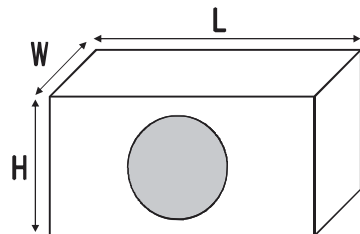

## Enclosures

The MRGB10W.MRGB10B is designed to work in a medium sized sealed or ported enclosure

Below you will find the dimensions to make the enclosure, it has been designed for maximum output while retaining great sound quality.

The dimensions have already accounted for the volume displacement of the subwoofer, and using 3/4" (19mm) MDF. All dimensions are external.

#### Sealed Dimensions:

Length (L) : 18" (457 mm)  
Width (W) : 10" (254 mm)  
Height (H) : 14" (356 mm)  
Cutout Diameter : 9-1/8" (232 mm)  
Internal Volume: 1ft<sup>3</sup>

#### Ported Dimensions:

Length (L) : 26" (661 mm)  
Width (W) : 14" (356 mm)  
Height (H) : 14" (356 mm)  
Port Diameter : 4" (102 mm)  
Port Length : 13" (330 mm)  
Internal Volume: 1.9ft<sup>3</sup>;