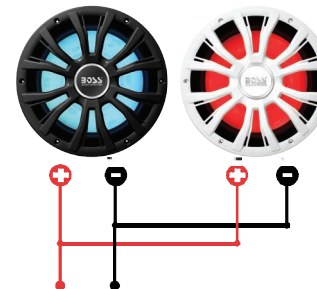

Multiple Subwoofers

Parallel
2Ω