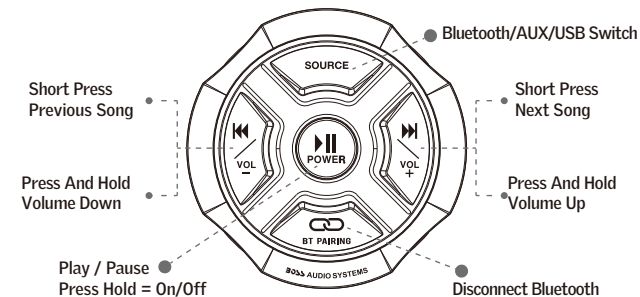

Playing Music:

1. Press and hold 3 seconds for **Power ON or OFF**
2. Short press to play music or pause
3. Short press **SOURCE** to switch Bluetooth mode/Aux-in mode /USB mode
4. Short press /+ for next track, press and hold /+ for volume up
5. Short press /- for previous track, press and hold /- for volume down
6. Press and hold for disconnect Bluetooth