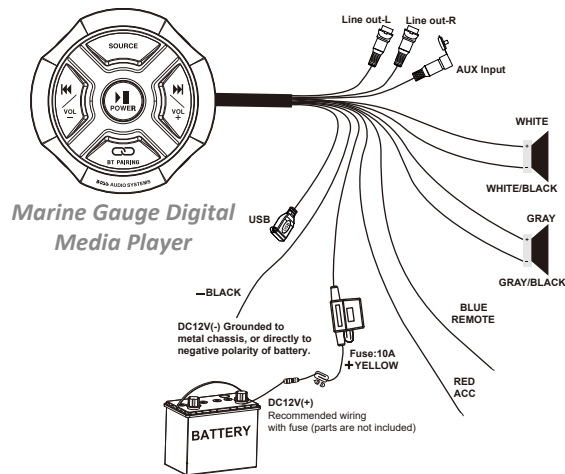

Power and Speaker Wiring

Wire Color

Yellow
Black
Red
Blue
White
White/Black
Gray
Gray/Black

Description

Battery (+), 12dc
Battery (-), Ground
ACC
REMOTE
CH1 (+)
CH1 (-)
CH2 (+)
CH2 (-)