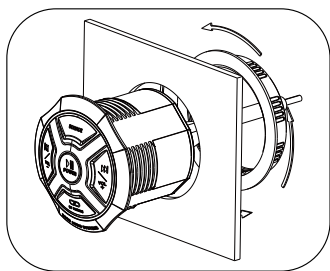

Bluetooth Pairing and Connection:

Connecting MGR150B to your device

1. Press and Hold  for three seconds until power indicator lights Blue.
2. The system will automatically go into pairing mode. The power indicator will turn Blue and the Bluetooth indicator will blink Blue while waiting for Bluetooth connection. Please be sure that Bluetooth is turned ON on your device, select "Boss Audio MGR150B" on your device to connect the Bluetooth controller (if the Bluetooth controller is connected the light will turn to solid Blue).
3. When the device is out of Bluetooth range, Bluetooth will be disconnected automatically and automatically reconnect when detected in range again. (If not please just repeat steps 1 and 2).
4. Input mode indicator --- Blue light for Bluetooth, Red light for AUX In, and Purple light for USB.

MGR150B Installation

Seamless Flush Mount

- Size:** 3.8" (96 mm) (Out Diameter)
3.0" (76 mm) (Cutout Diameter)
3.5" (89 mm) (Depth)

BOSS Audio Systems
3451 Lunar Court • Oxnard, CA 93030
www.bossaudio.com
805-751-4853 Customer Service
Tech Support: www.bossaudio.com/support