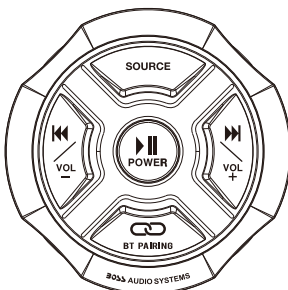

User's Manual

MGR150B

Congratulations on the purchase of the MGR150B. It has been designed, engineered and manufactured for the highest level of performance and quality.

Features

Playback:
BLUETOOTH® Audio Streaming
Stream and Control your Favorite Music APPs

Inputs & Outputs:
USB Port
USB Charging (2A)*
Aux-In
Pre-Amp Outputs (1 pair)

General
2 Channel
IPX6**
Conformal Coated PCB
Illuminated Controls

What's Included

After you have unpacked the marine gauge digital media player, check all the contents of package so it contains all of the items below. If something is missing, please call our customer service department.

- (1) MGR150B Marine Gauge Digital Media Player
- (1) 3.5mm Stereo Cable

Safety Considerations

While we have designed the mounting system to provide a safe and stable installation, it is important to remember these are objects that will be used in an environment that is extremely bumpy and turbulent. Please consider all possible scenarios where these will be placed and secured.