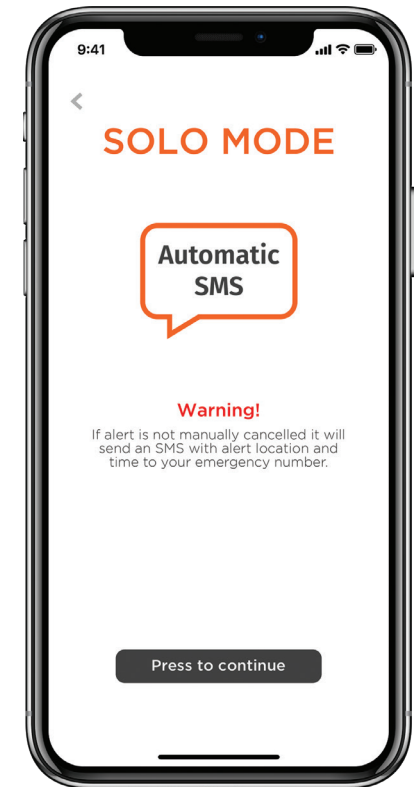

Guardian

Installed wireless kill switch and overboard alarm

Core

Portable overboard alarm

OLAS mobile application

Portable overboard alarm and rescue aid

Extender

A repeater to increase the range of the Guardian and Core up to 80ft

HOW DOES IT WORK?

OLAS transmitters are synced up with the receivers whilst in dock. The system then operates in the background, continuously checking to ensure all crew, family and pets are still within range. When the virtual tether is broken between a receiver and a transmitter, the receiver triggers an alarm, emergency light and OLAS mobile application. Instant alert to an overboard incident enables rapid recovery to be actioned.

OLAS APP

The OLAS mobile application allows the OLAS transmitters to be used as a MOB/proximity alarm creating a portable system that can be taken from vessel to vessel without costly installation. When an OLAS transmitter goes out of range an alarm is set off and overboard screens are activated.

When the OLAS mobile application is connected to the Guardian or Core it allows greater control over the OLAS transmitters that are being tracked, whilst also acting as an extra alarm and rescue aid.

The OLAS app has 4 key rescue features, automatically activated when the MOB alarm sounds: