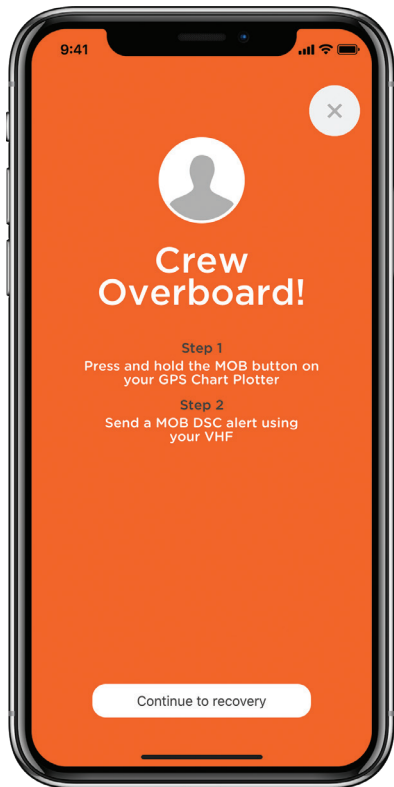

EXPOSURE
@LAS

OVERBOARD
LOCATION
ALERT
SYSTEM

WIRELESS
SAFETY

WHAT IS OLAS

OLAS is a scalable, wireless, safety system for use on sailing and motor vessels up to 80ft in length. OLAS creates virtual tethers to crew, family, pets and objects ensuring that if they fall overboard an alarm is triggered. OLAS is split into 2 product functions; OLAS transmitters and OLAS receivers.

HOW DOES IT WORK?

OLAS transmitters are synced up with the receivers whilst in dock. The system then operates in the background, continuously checking to ensure all crew, family and pets are still within range. When the virtual tether is broken between a receiver and a transmitter, the receiver triggers an alarm, emergency light and OLAS mobile application. Instant alert to an overboard incident enables rapid recovery to be actioned.

OLAS APP

The OLAS mobile application allows the OLAS transmitters to be used as a MOB/proximity alarm creating a portable system that can be taken from vessel to vessel without costly installation. When an OLAS transmitter goes out of range an alarm is set off and overboard screens are activated.

When the OLAS mobile application is connected to the Guardian or Core it allows greater control over the OLAS transmitters that are being tracked, whilst also acting as an extra alarm and rescue aid.

The OLAS app has 4 key rescue features, automatically activated when the MOB alarm sounds: