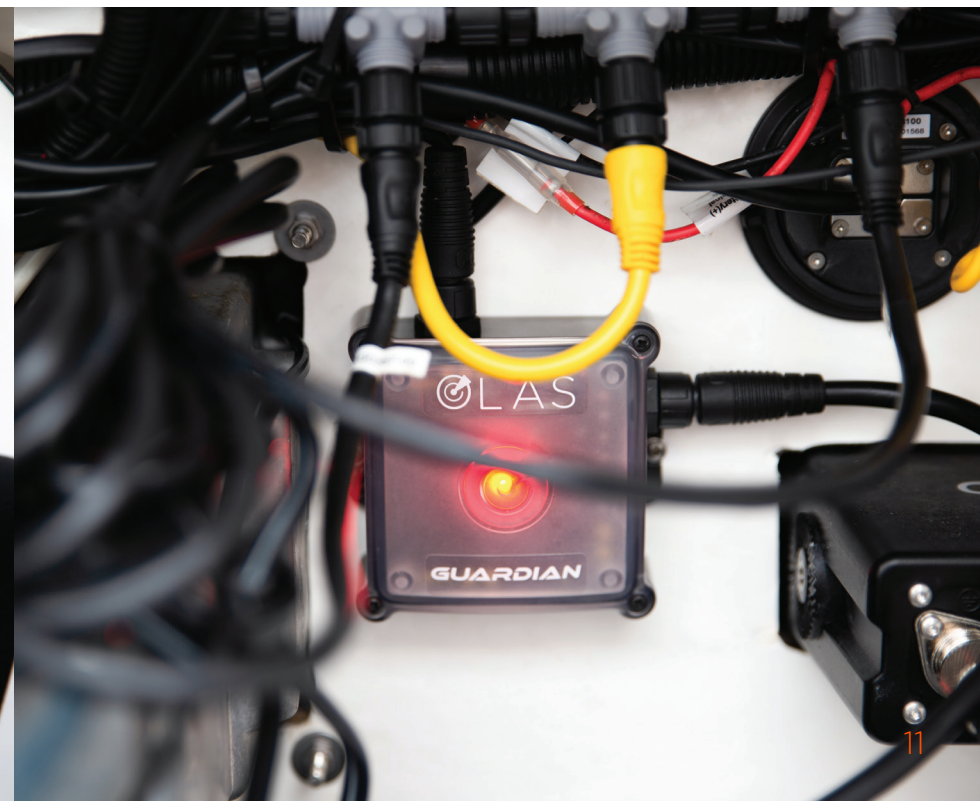

Combines a MOB alarm, floating water activated strobe and pocket torch into a cost effective, compact device. The OLAS Float-On is tracked by the OLAS application on a mobile device or via the Core, Guardian and Extender creating a multifunctional safety aid for all boaters. The automatic strobe gives visual location of an MOB. The pocket torch makes it a versatile tool to be carried at all times.

OLAS GUARDIAN

Power	10-32VDC
Box Dimensions	92 x 90 x 38mm
Switch Dimensions	32mm diameter
Range	25ft
Emergency light	55 lumens
Buzzer output	85db

The OLAS Guardian is a wireless engine kill switch that acts within two seconds of a person falling overboard. It has the dual function of also acting as an instant, Man Overboard Alarm system.

Motorboat drivers are free to move around their boat with the added safety of a virtual cut-off switch if the physical cord is forgotten when returning to the helm.

Advantages

- Run alongside existing kill switch
- Crew restart after 5 seconds
- Inbuilt alarm
- Fast, easy installation
- Auto-Sync on start up
- Pause mode
- Driver and crew mode
- OLAS app compatible for advanced setup and external alarm

The Core wirelessly tracks OLAS transmitters around the vessel. When a person wearing a transmitter falls overboard the in-built alarm is triggered and a high-power emergency red light gives visual indication and illuminates the surrounding area, all within 4 seconds.