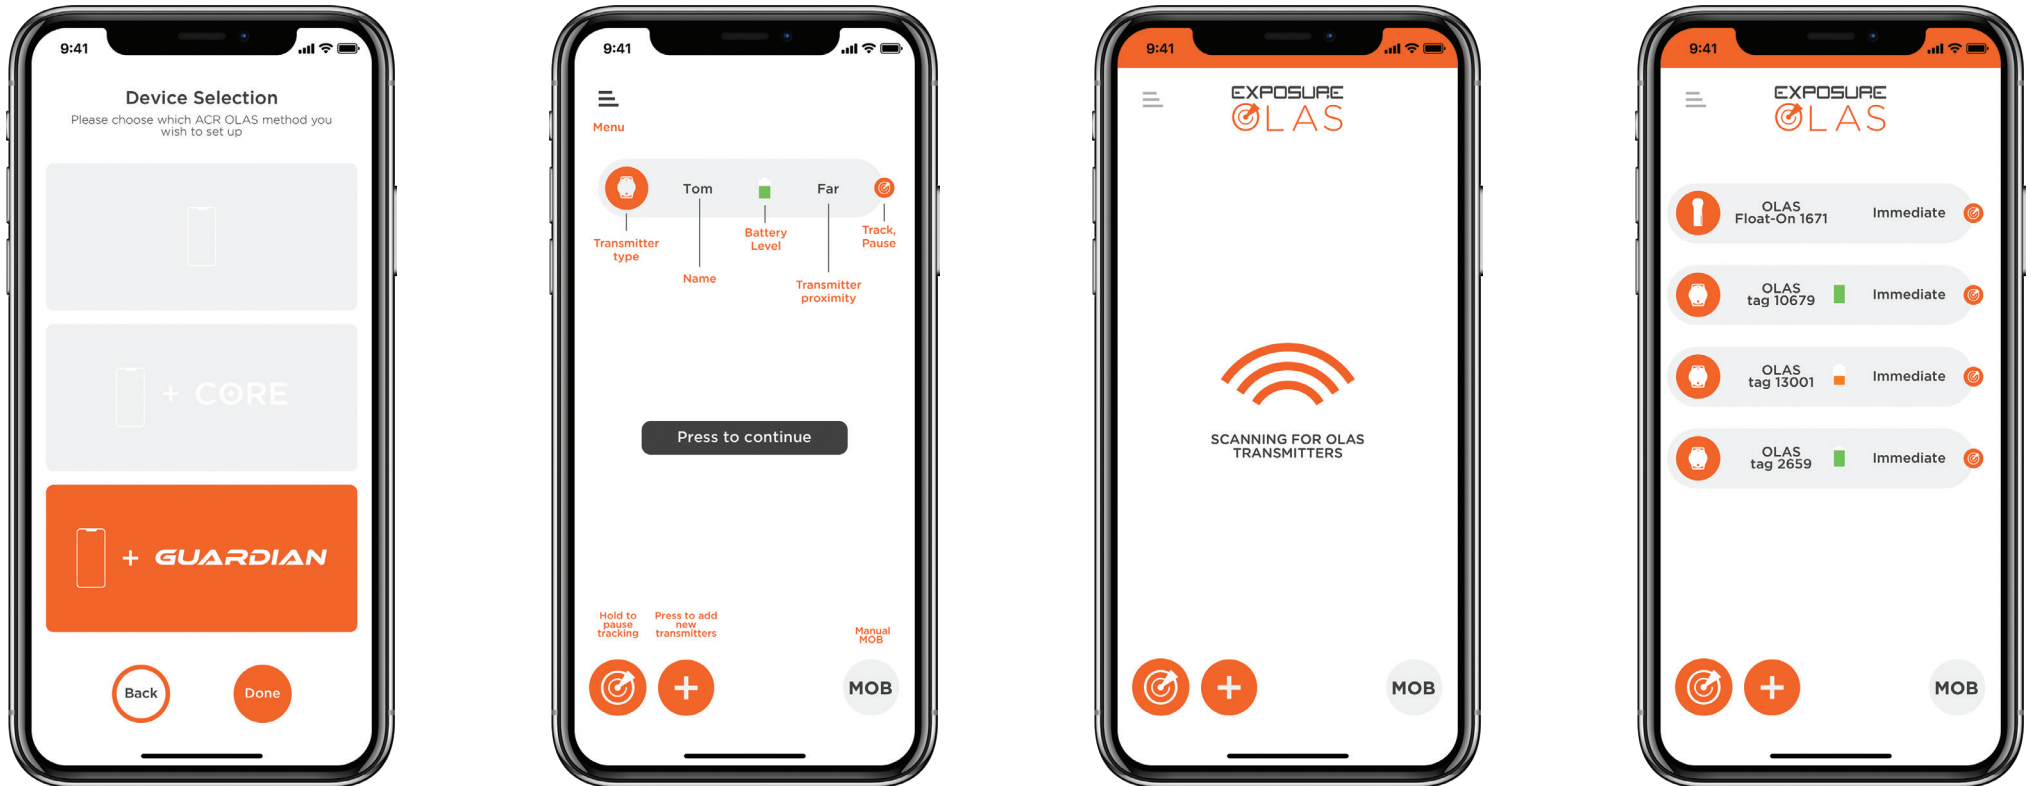

EXPOSURE
@LAS

OVERBOARD
LOCATION
ALERT
SYSTEM

WIRELESS
SAFETY

WHAT IS OLAS

OLAS is a scalable, wireless, safety system for use on sailing and motor vessels up to 80ft in length. OLAS creates virtual tethers to crew, family, pets and objects ensuring that if they fall overboard an alarm is triggered. OLAS is split into 2 product functions; OLAS transmitters and OLAS receivers.

Guardian

Installed wireless kill switch and overboard alarm

Core

Portable overboard alarm

OLAS mobile application

Portable overboard alarm and rescue aid

Extender

A repeater to increase the range of the Guardian and Core up to 80ft

HOW DOES IT WORK?

OLAS transmitters are synced up with the receivers whilst in dock. The system then operates in the background, continuously checking to ensure all crew, family and pets are still within range. When the virtual tether is broken between a receiver and a transmitter, the receiver triggers an alarm, emergency light and OLAS mobile application. Instant alert to an overboard incident enables rapid recovery to be actioned.

OLAS APP

The OLAS mobile application allows the OLAS transmitters to be used as a MOB/proximity alarm creating a portable system that can be taken from vessel to vessel without costly installation. When an OLAS transmitter goes out of range an alarm is set off and overboard screens are activated.