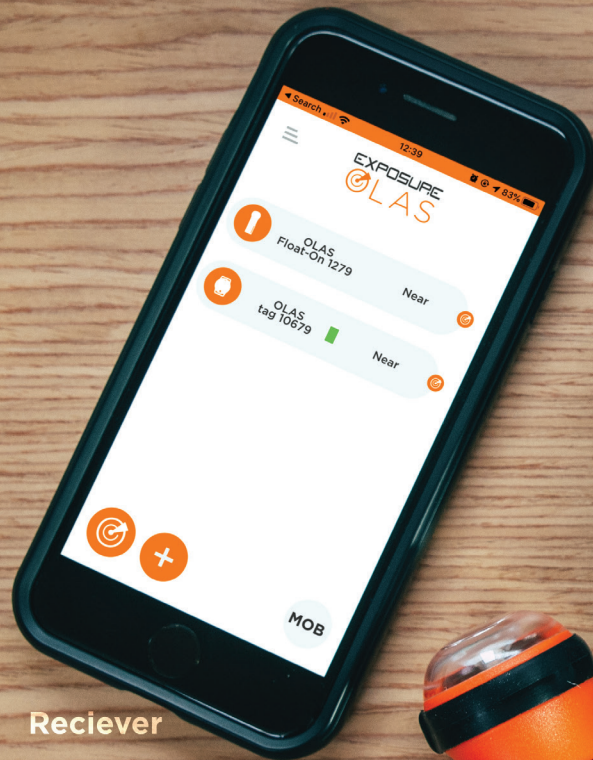

EXPOSURE
@LAS

OVERBOARD
LOCATION
ALERT
SYSTEM

WIRELESS
SAFETY

WHAT IS OLAS

OLAS is a scalable, wireless, safety system for use on sailing and motor vessels up to 80ft in length. OLAS creates virtual tethers to crew, family, pets and objects ensuring that if they fall overboard an alarm is triggered. OLAS is split into 2 product functions; OLAS transmitters and OLAS receivers.

Reciever

Reciever

Transmitter

Transmitter

TRANSMITTERS

The OLAS Tag and the OLAS Float-ON are considered OLAS transmitters. They emit a Bluetooth signal, which is monitored by any OLAS receivers, creating a wireless tether.

HOW DOES IT WORK?

OLAS transmitters are synced up with the receivers whilst in dock. The system then operates in the background, continuously checking to ensure all crew, family and pets are still within range. When the virtual tether is broken between a receiver and a transmitter, the receiver triggers an alarm, emergency light and OLAS mobile application. Instant alert to an overboard incident enables rapid recovery to be actioned.

OLAS APP

The OLAS mobile application allows the OLAS transmitters to be used as a MOB/proximity alarm creating a portable system that can be taken from vessel to vessel without costly installation. When an OLAS transmitter goes out of range an alarm is set off and overboard screens are activated.