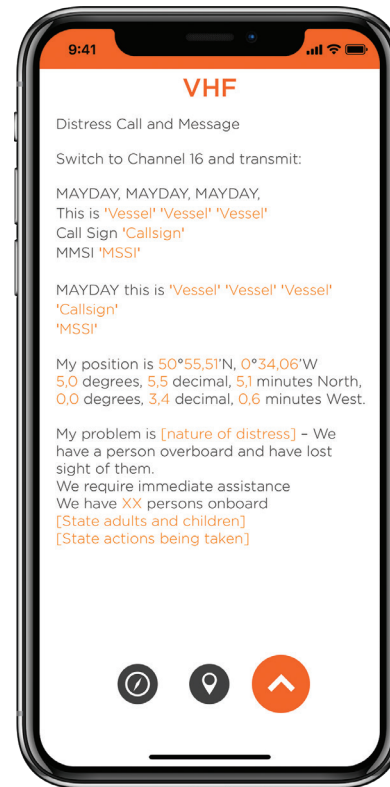

Guardian

Installed wireless kill switch and overboard alarm

Core

Portable overboard alarm

OLAS mobile application

Portable overboard alarm and rescue aid

Extender

A repeater to increase the range of the Guardian and Core up to 80ft

HOW DOES IT WORK?

OLAS transmitters are synced up with the receivers whilst in dock. The system then operates in the background, continuously checking to ensure all crew, family and pets are still within range. When the virtual tether is broken between a receiver and a transmitter, the receiver triggers an alarm, emergency light and OLAS mobile application. Instant alert to an overboard incident enables rapid recovery to be actioned.

OLAS APP

The OLAS mobile application allows the OLAS transmitters to be used as a MOB/proximity alarm creating a portable system that can be taken from vessel to vessel without costly installation. When an OLAS transmitter goes out of range an alarm is set off and overboard screens are activated.

When the OLAS mobile application is connected to the Guardian or Core it allows greater control over the OLAS transmitters that are being tracked, whilst also acting as an extra alarm and rescue aid.

The OLAS app has 4 key rescue features, automatically activated when the MOB alarm sounds: