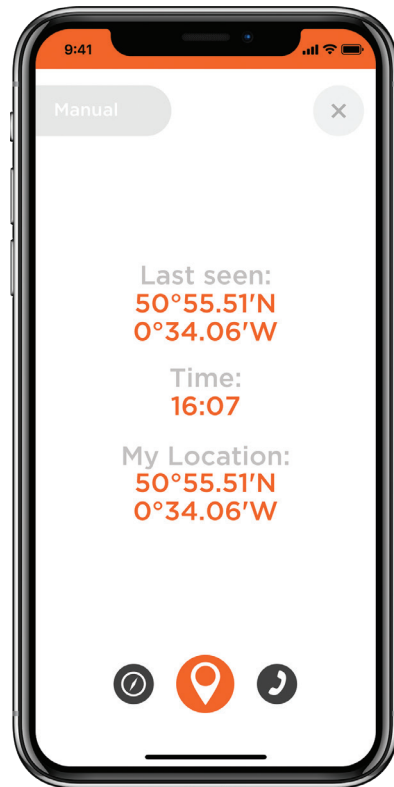

The OLAS app has 4 key rescue features, automatically activated when the MOB alarm sounds:

1. Records and displays MOB Alert GPS position (no phone signal required)
2. Displays MOB mayday call with custom vessel information and MOB Alert GPS position
3. Clear arrow directing back to the MOB Alert GPS position
4. Solo mode - automatic SMS to custom number with MOB Alert GPS position