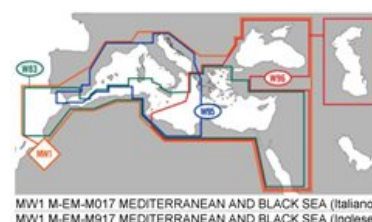

### Mediterranean and Black Sea

MegaWide

MW1 EM-M 017 Mediterranean and Black Sea

C-Map SD Card Max MegaWide

365,00 €

MW1 M-EM-M017 MEDITERRANEAN AND BLACK SEA (Italiano)  
MW1 M-EM-M917 MEDITERRANEAN AND BLACK SEA (Inglese)