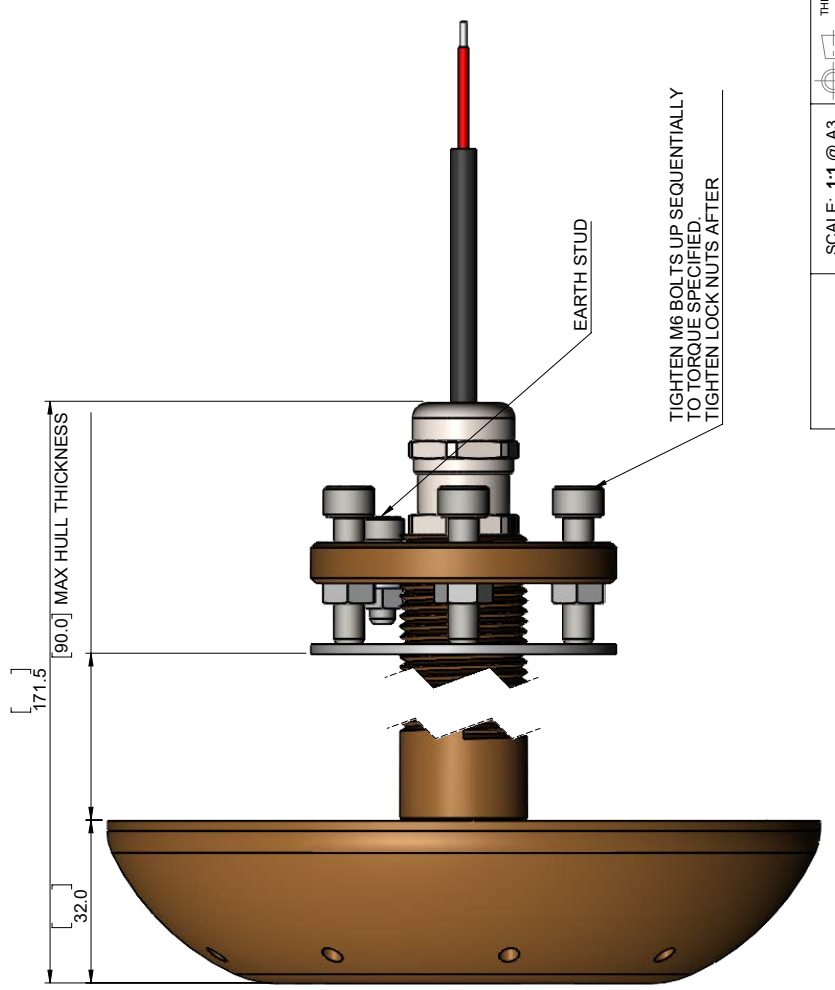

1 2 3 4 5 6 7 8

SPECIFICATIONS	
LUMENS	MANTA RAY M20 14500
WATTAGE (MAX)	122
No. OF LEDs	20
I @ 12V	N/A
I @ 24V	5.1
BEAM ANGLE	65 DEG FWHM
LIGHT DIA	140mm (5.5")
LIGHT LENGTH	208.5mm (8.21")
LIGHT HEAD HEIGHT	32mm (1.26")
MOUNTING HOLES PCD	N/A
HULL CUTOUT DIA	30mm (1.18")
LIGHT APERTURE	70mm (2.76")
WEIGHT	2.7kg
LENS	8mm BOROSILICATE WITH ANTI-STICK COATING

MANTA RAY M48 CC	12000
	155
	48
	N/A
	6.5
	65 DEG FWHM
	140mm (5.5")
	208.5mm (8.21")
	32mm (1.26")
	N/A
	30mm (1.18")
	70mm (2.76")
	2.7kg

THIRD ANGLE PROJECTION

SCALE: 1:1 @ A3

DESCRIPTION: MANTA RAY MR20 / MR48CC THRU HULL

MATERIAL: MARINE AB2 BRONZE & GLASS LENS

FINISH: SEE PART DRAWINGS

DRAWING No: **GAA-0141 Iss B00C**

ISSUE/ REV: STATUS: **B00 C**

Bluefin LED
Underwater Lighting

THIS DRAWING IS THE PROPERTY OF BLUEFIN LED LIGHTING. IT IS NOT TO BE REPRODUCED, COPIED, OR TRANSMITTED IN ANY FORM OR BY ANY MEANS, ELECTRONIC OR MECHANICAL, INCLUDING PHOTOCOPYING, RECORDING, OR BY ANY INFORMATION STORAGE AND RETRIEVAL SYSTEM. PART AND MAY NOT BE USED OR DISCLOSED WITHOUT THE WRITTEN AUTHORIZATION OF BLUEFIN LED. NO DEVIATION FROM THIS DRAWING IS PERMISSIBLE WITHOUT WRITTEN AUTHORIZATION FROM BLUEFIN LED.