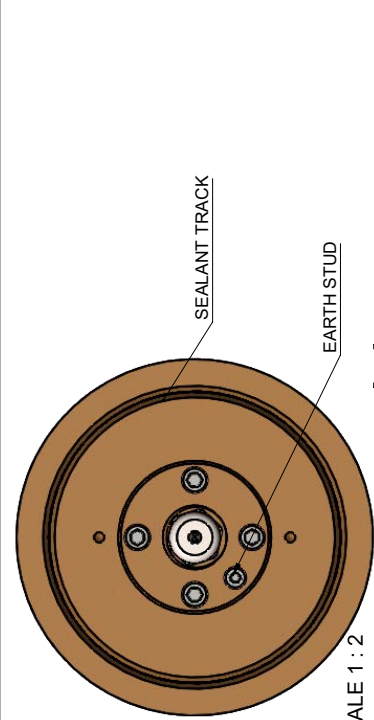

1 2 3 4 5 6 7 8

SPECIFICATIONS	
LUMENS	MANTA RAY M20 14500
WATTAGE (MAX)	122
No. OF LEDs	20
I @ 12V	N/A
I @ 24V	5.1
BEAM ANGLE	65 DEG FWHM
LIGHT DIA	140mm (5.5")
LIGHT LENGTH	208.5mm (8.21")
LIGHT HEAD HEIGHT	32mm (1.26")
MOUNTING HOLES PCD	N/A
HULL CUTOUT DIA	30mm (1.18")
LIGHT APERTURE	70mm (2.76")
WEIGHT	2.7kg
LENS	8mm BOROSILICATE WITH ANTI-STICK COATING

MANTA RAY M48 CC	12000
	155
	48
	N/A
	6.5
	65 DEG FWHM
	140mm (5.5")
	208.5mm (8.21")
	32mm (1.26")
	N/A
	30mm (1.18")
	70mm (2.76")
	2.7kg

THIRD ANGLE PROJECTION

SCALE: 1:1 @ A3

DESCRIPTION: MANTA RAY MR20 / MR48CC THRU HULL

MATERIAL: MARINE AB2 BRONZE & GLASS LENS

FINISH: SEE PART DRAWINGS

DRAWING No: **GAA-0141 Iss B00C**

ISSUE/ REV: STATUS: **B00 C**

Bluefin LED
Underwater Lighting

THIS DRAWING IS THE PROPERTY OF BLUEFIN LED LIGHTING. IT IS NOT TO BE REPRODUCED, COPIED, OR TRANSMITTED IN ANY FORM OR BY ANY MEANS, ELECTRONIC OR MECHANICAL, INCLUDING PHOTOCOPYING, RECORDING, OR BY ANY INFORMATION STORAGE AND RETRIEVAL SYSTEM. PART AND MAY NOT BE USED OR DISCLOSED WITHOUT THE WRITTEN AUTHORIZATION OF BLUEFIN LED. NO DEVIATION FROM THIS DRAWING IS PERMISSIBLE WITHOUT WRITTEN AUTHORIZATION FROM BLUEFIN LED.