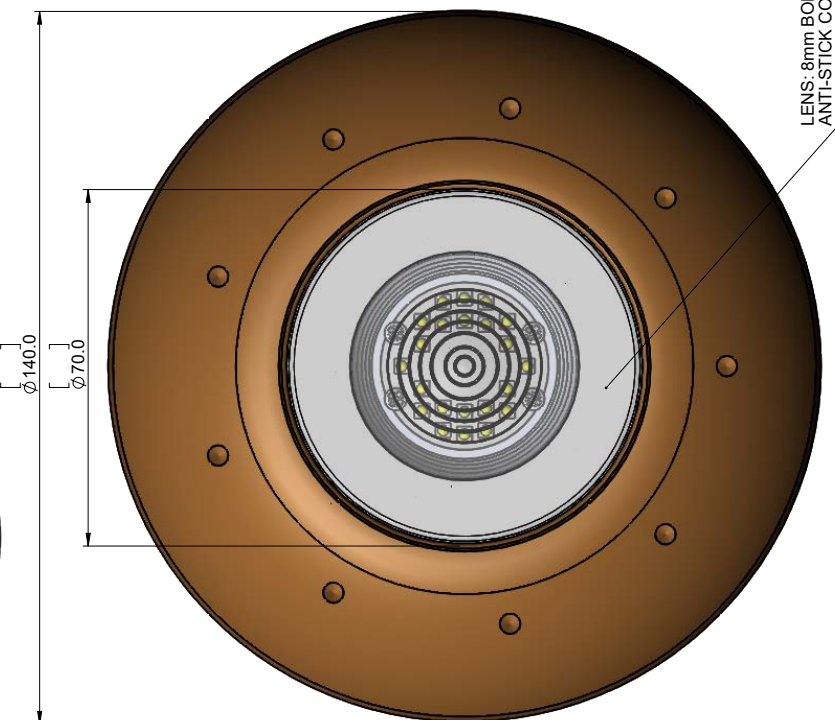

1 2 3 4 5 6 7 8

SPECIFICATIONS	
LUMENS	MANTA RAY M20 14500
WATTAGE (MAX)	122
No. OF LEDs	20
I @ 12V	N/A
I @ 24V	5.1
BEAM ANGLE	65 DEG FWHM
LIGHT DIA	140mm (5.5")
LIGHT LENGTH	208.5mm (8.21")
LIGHT HEAD HEIGHT	32mm (1.26")
MOUNTING HOLES PCD	N/A
HULL CUTOUT DIA	30mm (1.18")
LIGHT APERTURE	70mm (2.76")
WEIGHT	2.7kg
LENS	8mm BOROSILICATE WITH ANTI-STICK COATING

MANTA RAY M48 CC	12000
	155
	48
	N/A
	6.5
	65 DEG FWHM
	140mm (5.5")
	208.5mm (8.21")
	32mm (1.26")
	N/A
	30mm (1.18")
	70mm (2.76")
	2.7kg

THIRD ANGLE PROJECTION

SCALE: 1:1 @ A3

DESCRIPTION: MANTA RAY MR20 / MR48CC THRU HULL

MATERIAL: MARINE AB2 BRONZE & GLASS LENS

FINISH: SEE PART DRAWINGS

DRAWING No: **GAA-0141 Iss B00C**

ISSUE/ REV: STATUS: **B00 C**

Bluefin LED
Underwater Lighting

THIS DRAWING IS THE PROPERTY OF BLUEFIN LED LIGHTING. IT IS NOT TO BE REPRODUCED, COPIED, OR TRANSMITTED IN ANY FORM OR BY ANY MEANS, ELECTRONIC OR MECHANICAL, INCLUDING PHOTOCOPYING, RECORDING, OR BY ANY INFORMATION STORAGE AND RETRIEVAL SYSTEM. PART AND MAY NOT BE USED OR DISCLOSED WITHOUT THE WRITTEN AUTHORIZATION OF BLUEFIN LED. NO DEVIATION FROM THIS DRAWING IS PERMISSIBLE WITHOUT WRITTEN AUTHORIZATION FROM BLUEFIN LED.