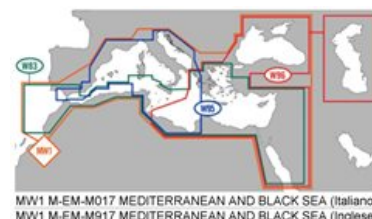

### Mediterranean and Black Sea

MegaWide

MW1 EM-M 017 Mediterranean and Black Sea

C-Map SD Card Max MegaWide

365,00 €

MW1 M-EM-M017 MEDITERRANEAN AND BLACK SEA (Italiano)  
MW1 M-EM-M917 MEDITERRANEAN AND BLACK SEA (Inglese)