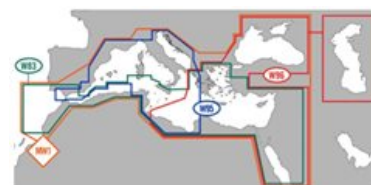

### Mediterranean and Black Sea

MegaWide

MW1 EM-M 017 Mediterranean and Black Sea

C-Map SD Card Max MegaWide

365,00 €

MW1 M-EM-M017 MEDITERRANEAN AND BLACK SEA (Italiano)  
MW1 M-EM-M917 MEDITERRANEAN AND BLACK SEA (Inglese)