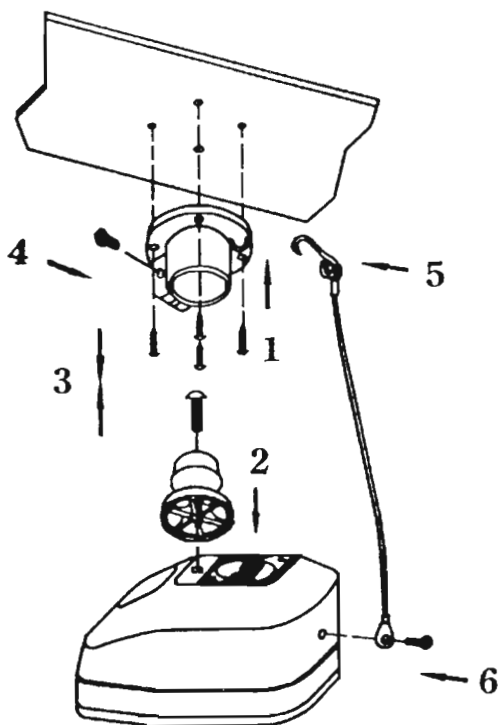

BOSS® AUDIO SYSTEMS

SWIVEL BRACKET MOUNTING INSTRUCTION FOR AVA-MR30

WARNING : When adjusting the angle and direction of the speakers turn the speakers clockwise only Rotating the speaker counter clockwise will lead to eventual disengagement from the bracket

OPTION 1: