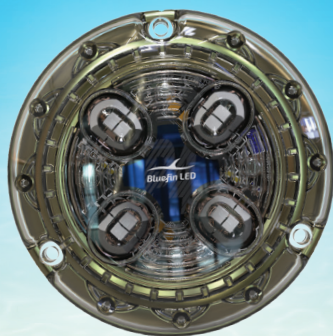

PIRANHA

— SERIES —

A new and exciting addition to the Piranha family with multiple material & power level options.

All with patented x-beam optical technology.

PIRANHA P4

- Focused x-beam patented technology.
- Surface mounted.
- High impact Polymer lens and base.
- Class leading 1600/2000 fixture Lumens.
- Compact & low profile suitable for all hull types.
- Build in driver technology with active thermal rollback.
- Control via Bluefin toggle switch.

PIRANHA	P4	P4 CC
Colours:		
Boat Size:	7m/25ft	7m/25ft
Lumen Output:	1600	2000
Current:	12V 1A 24V.5A	12V 1A 24V.5A

PIRANHA P4 X (HI-POWER)

- Focused x-beam patented technology.
- Surface mounted.
- Available in AB2 Bronze or Aluminium hard anodised.
- Class leading 2750 fixture Lumens.
- Compact & low profile suitable for all hull types.
- Simple 2 wire installation, small cable entry hole.
- Build in driver technology with active thermal rollback.
- Control via Bluefin toggle switch.

PIRANHA	P4 (X-BEAM)
Colours:	
Boat Size:	14m/45ft
Lumen Output:	2750
Current:	12V 1A 24V.5A

PIRANHA P4 DUAL COLOUR

- Focused x-beam patented technology.
- Surface mounted.
- High impact Polymer lens and base.
- Class leading 2750 fixture Lumens in blue or white.
- Compact & low profile suitable for all hull types.
- Simple 2 wire installation, small cable entry hole.
- Build in driver technology with active thermal rollback.
- Control via Bluefin toggle switch.

PIRANHA	P4 (X-BEAM)
Colours:	
Boat Size:	12m/40ft
Lumen Output:	2750
Current:	12V 2A 24V 1A

PIRANHA P4CC (HI-POWER)

HI-POWER

- Focused cross beam patented technology.
- Surface mounted.
- Available in AB2 Bronze or Aluminium hard anodised.
- Class leading 4000 fixture Lumens.
- Compact & low profile suitable for all hull types.
- 2/3 wire installation, small cable entry hole.
- Build in driver technology with active thermal rollback.
- Control via Bluefin toggle switch, Bluefin Digital scroll wheel or IYS system for MFD/Mobile device.