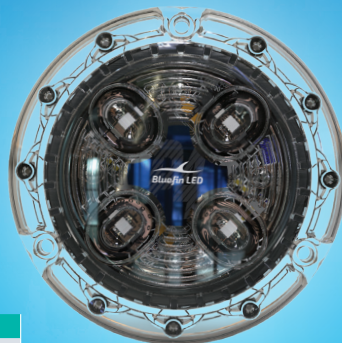

PIRANHA

— SERIES —

A new and exciting addition to the Piranha family with multiple material & power level options.

All with patented x-beam optical technology.

PIRANHA P4

- Focused x-beam patented technology.
- Surface mounted.
- High impact Polymer lens and base.
- Class leading 1600/2000 fixture Lumens.
- Compact & low profile suitable for all hull types.
- Build in driver technology with active thermal rollback.
- Control via Bluefin toggle switch.

PIRANHA	P4	P4 CC
Colours:		
Boat Size:	7m/25ft	7m/25ft
Lumen Output:	1600	2000
Current:	12V 1A 24V.5A	12V 1A 24V.5A

PIRANHA P4 X (HI-POWER)

- Focused x-beam patented technology.
- Surface mounted.
- Available in AB2 Bronze or Aluminium hard anodised.
- Class leading 2750 fixture Lumens.
- Compact & low profile suitable for all hull types.
- Simple 2 wire installation, small cable entry hole.
- Build in driver technology with active thermal rollback.
- Control via Bluefin toggle switch.

PIRANHA	P4 (X-BEAM)
Colours:	
Boat Size:	14m/45ft
Lumen Output:	2750
Current:	12V 1A 24V.5A

PIRANHA P4 DUAL COLOUR

- Focused x-beam patented technology.
- Surface mounted.
- High impact Polymer lens and base.
- Class leading 2750 fixture Lumens in blue or white.
- Compact & low profile suitable for all hull types.
- Simple 2 wire installation, small cable entry hole.
- Build in driver technology with active thermal rollback.
- Control via Bluefin toggle switch.

PIRANHA	P4 (X-BEAM)
Colours:	
Boat Size:	12m/40ft
Lumen Output:	2750
Current:	12V 2A 24V 1A

PIRANHA P4CC (HI-POWER)

HI-POWER

- Focused cross beam patented technology.
- Surface mounted.
- Available in AB2 Bronze or Aluminium hard anodised.
- Class leading 4000 fixture Lumens.
- Compact & low profile suitable for all hull types.
- 2/3 wire installation, small cable entry hole.
- Build in driver technology with active thermal rollback.
- Control via Bluefin toggle switch, Bluefin Digital scroll wheel or IYS system for MFD/Mobile device.